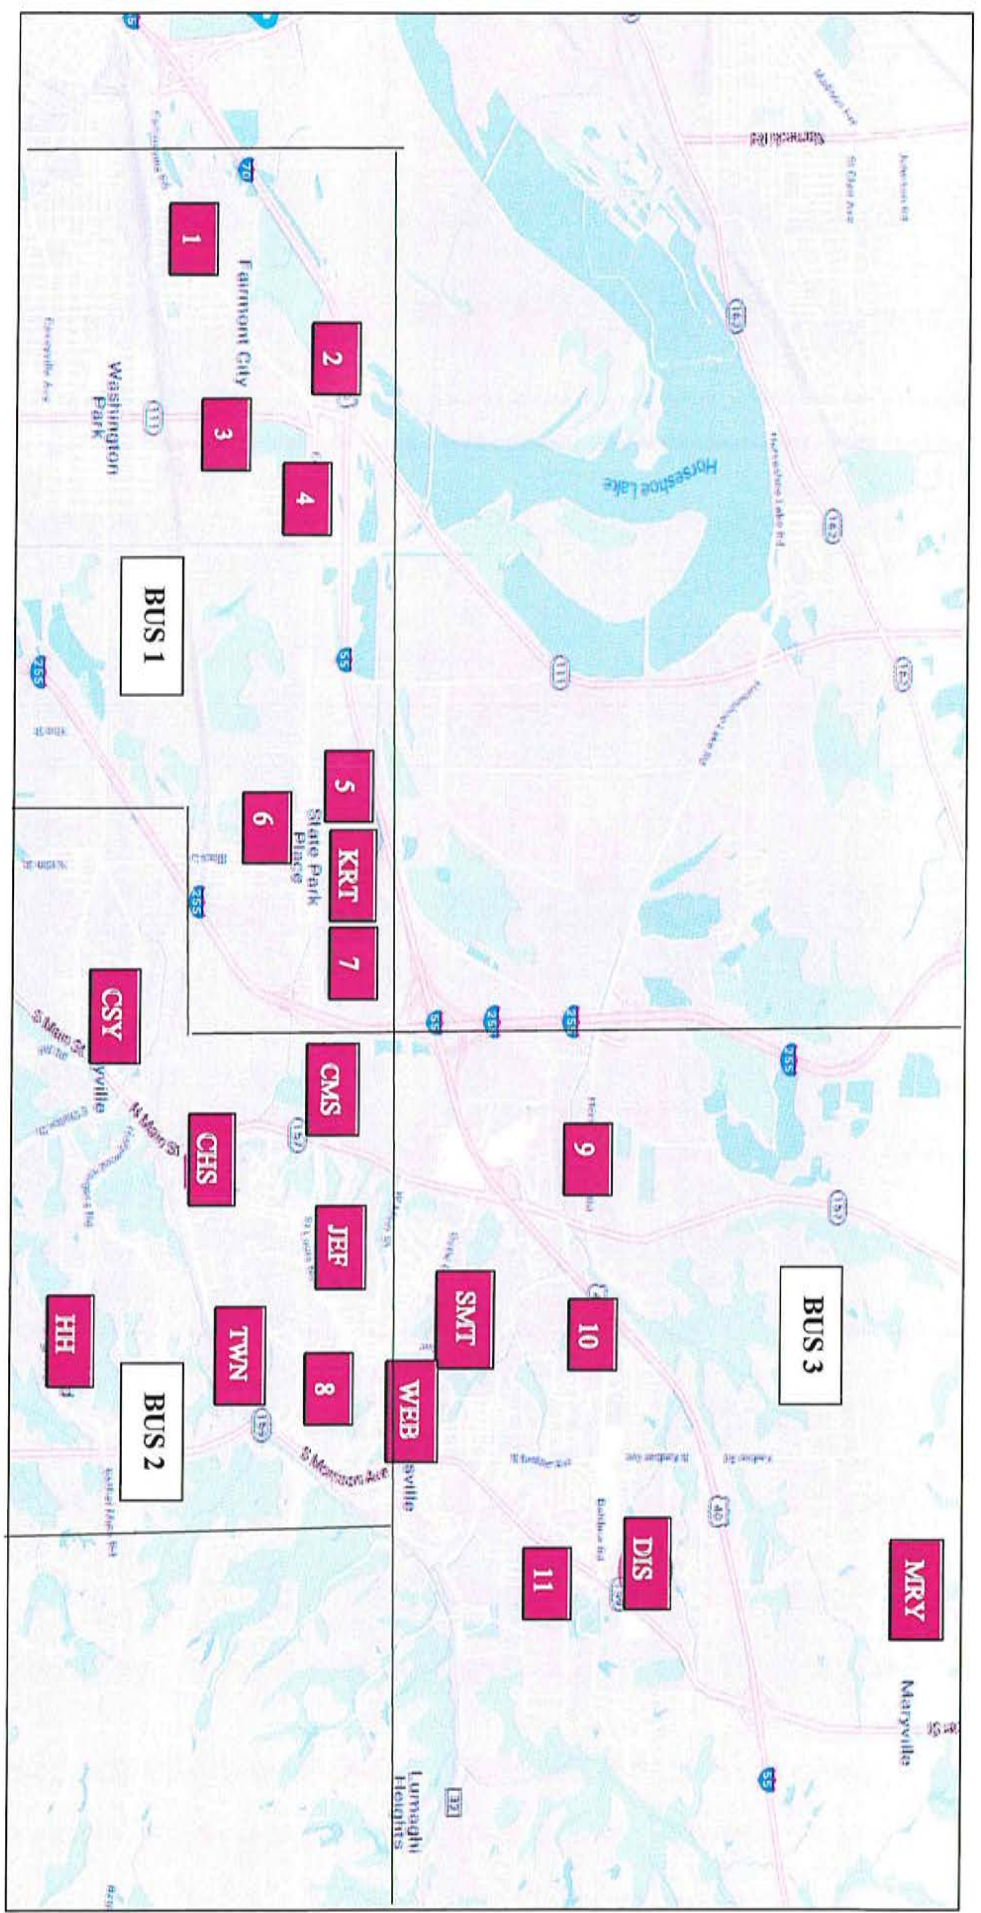

Jump Start Transportation Pick-Up/Drop Off Locations

1. **BUS 1**
1. Fairmont City Community Center
  2. Safari RV Park (Collinsville Rd)
  3. Kinder Park (Fairmont City)
  4. Fairmont City Church (61st Street)
  5. State Park Fire Department (State Park)
  6. Black Ln & Paul St Park (State Park)
  7. Fairmont City Racetrack (State Park)

1. **BUS 2**
8. Metro Park Apartment Mailboxes
  9. North Bluff/United Dr. Trailer Park
  10. Skyline View/Johnson Hill Road
  11. Woodland Park – Collinsville

1. **BUS 3**
9. North Bluff/United Dr. Trailer Park
  11. Woodland Park – Collinsville

1. **Legend:**
2. MRY = Marysville Elementary School
   - DIS = Dorris Intermediate School
   - SMT = Summit Elementary School
   - WEB = Webster Elementary School
   - JEF = Jefferson Elementary School
   - CHS = Collinsville High School
   - CMS = Collinsville Middle School
   - HH = Hollywood Heights School
   - TWN = Twinn Elementary School
   - CSY = Caseyville Elementary School
   - KRT = Kreiner Elementary School