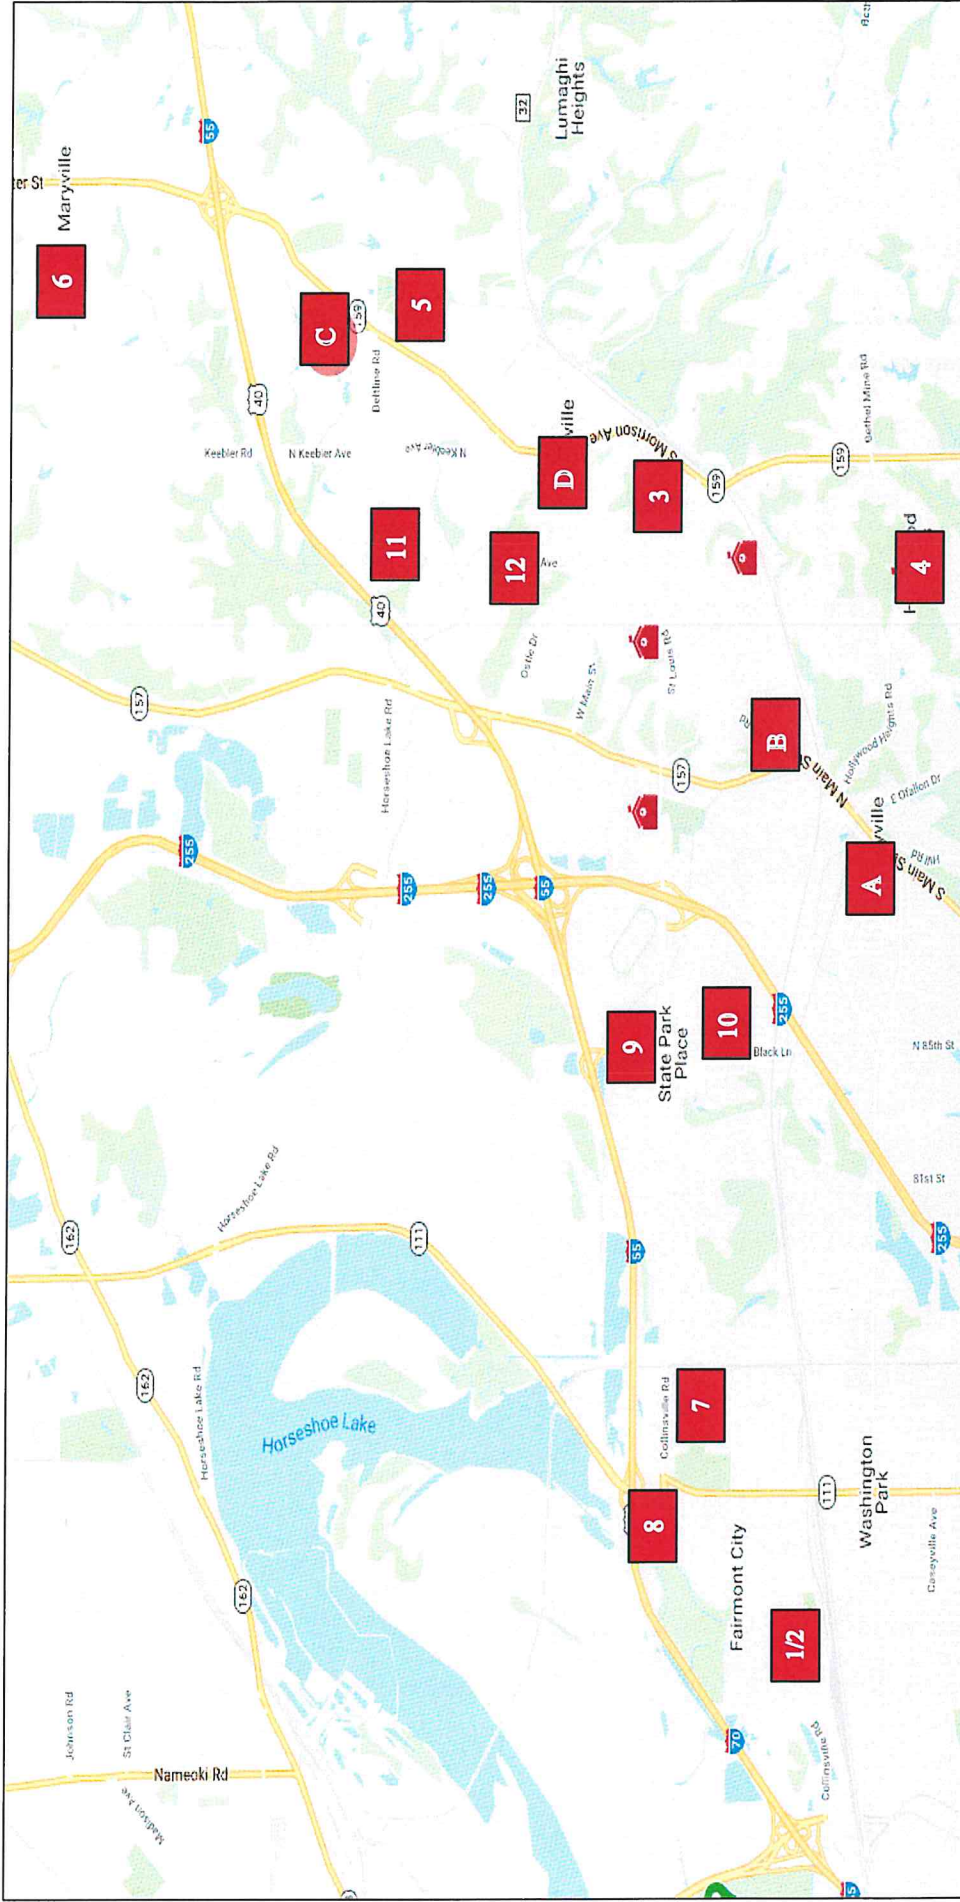

##### **8:50AM – 9:30AM**

- 2. Centro Comunitario de Fairmont City
- 4. Hollywood Heights School
- 6. Maryville Elementary School

##### **10:00AM-10:40AM**

- BUS I 7. Fairmont City- Iglesia en la (61<sup>st</sup> Street)
- BUS II 9. Kreitner Elementary School
- BUS III 11. Skyline/Johnson Hill Road

## DELIVERY ROUTES

## School Pick-Up Locations (7am-11am)

- A. CASEYVILLE ELEM.
- B. CHS
- C. DIS
- D. WEBSTER ELEM.